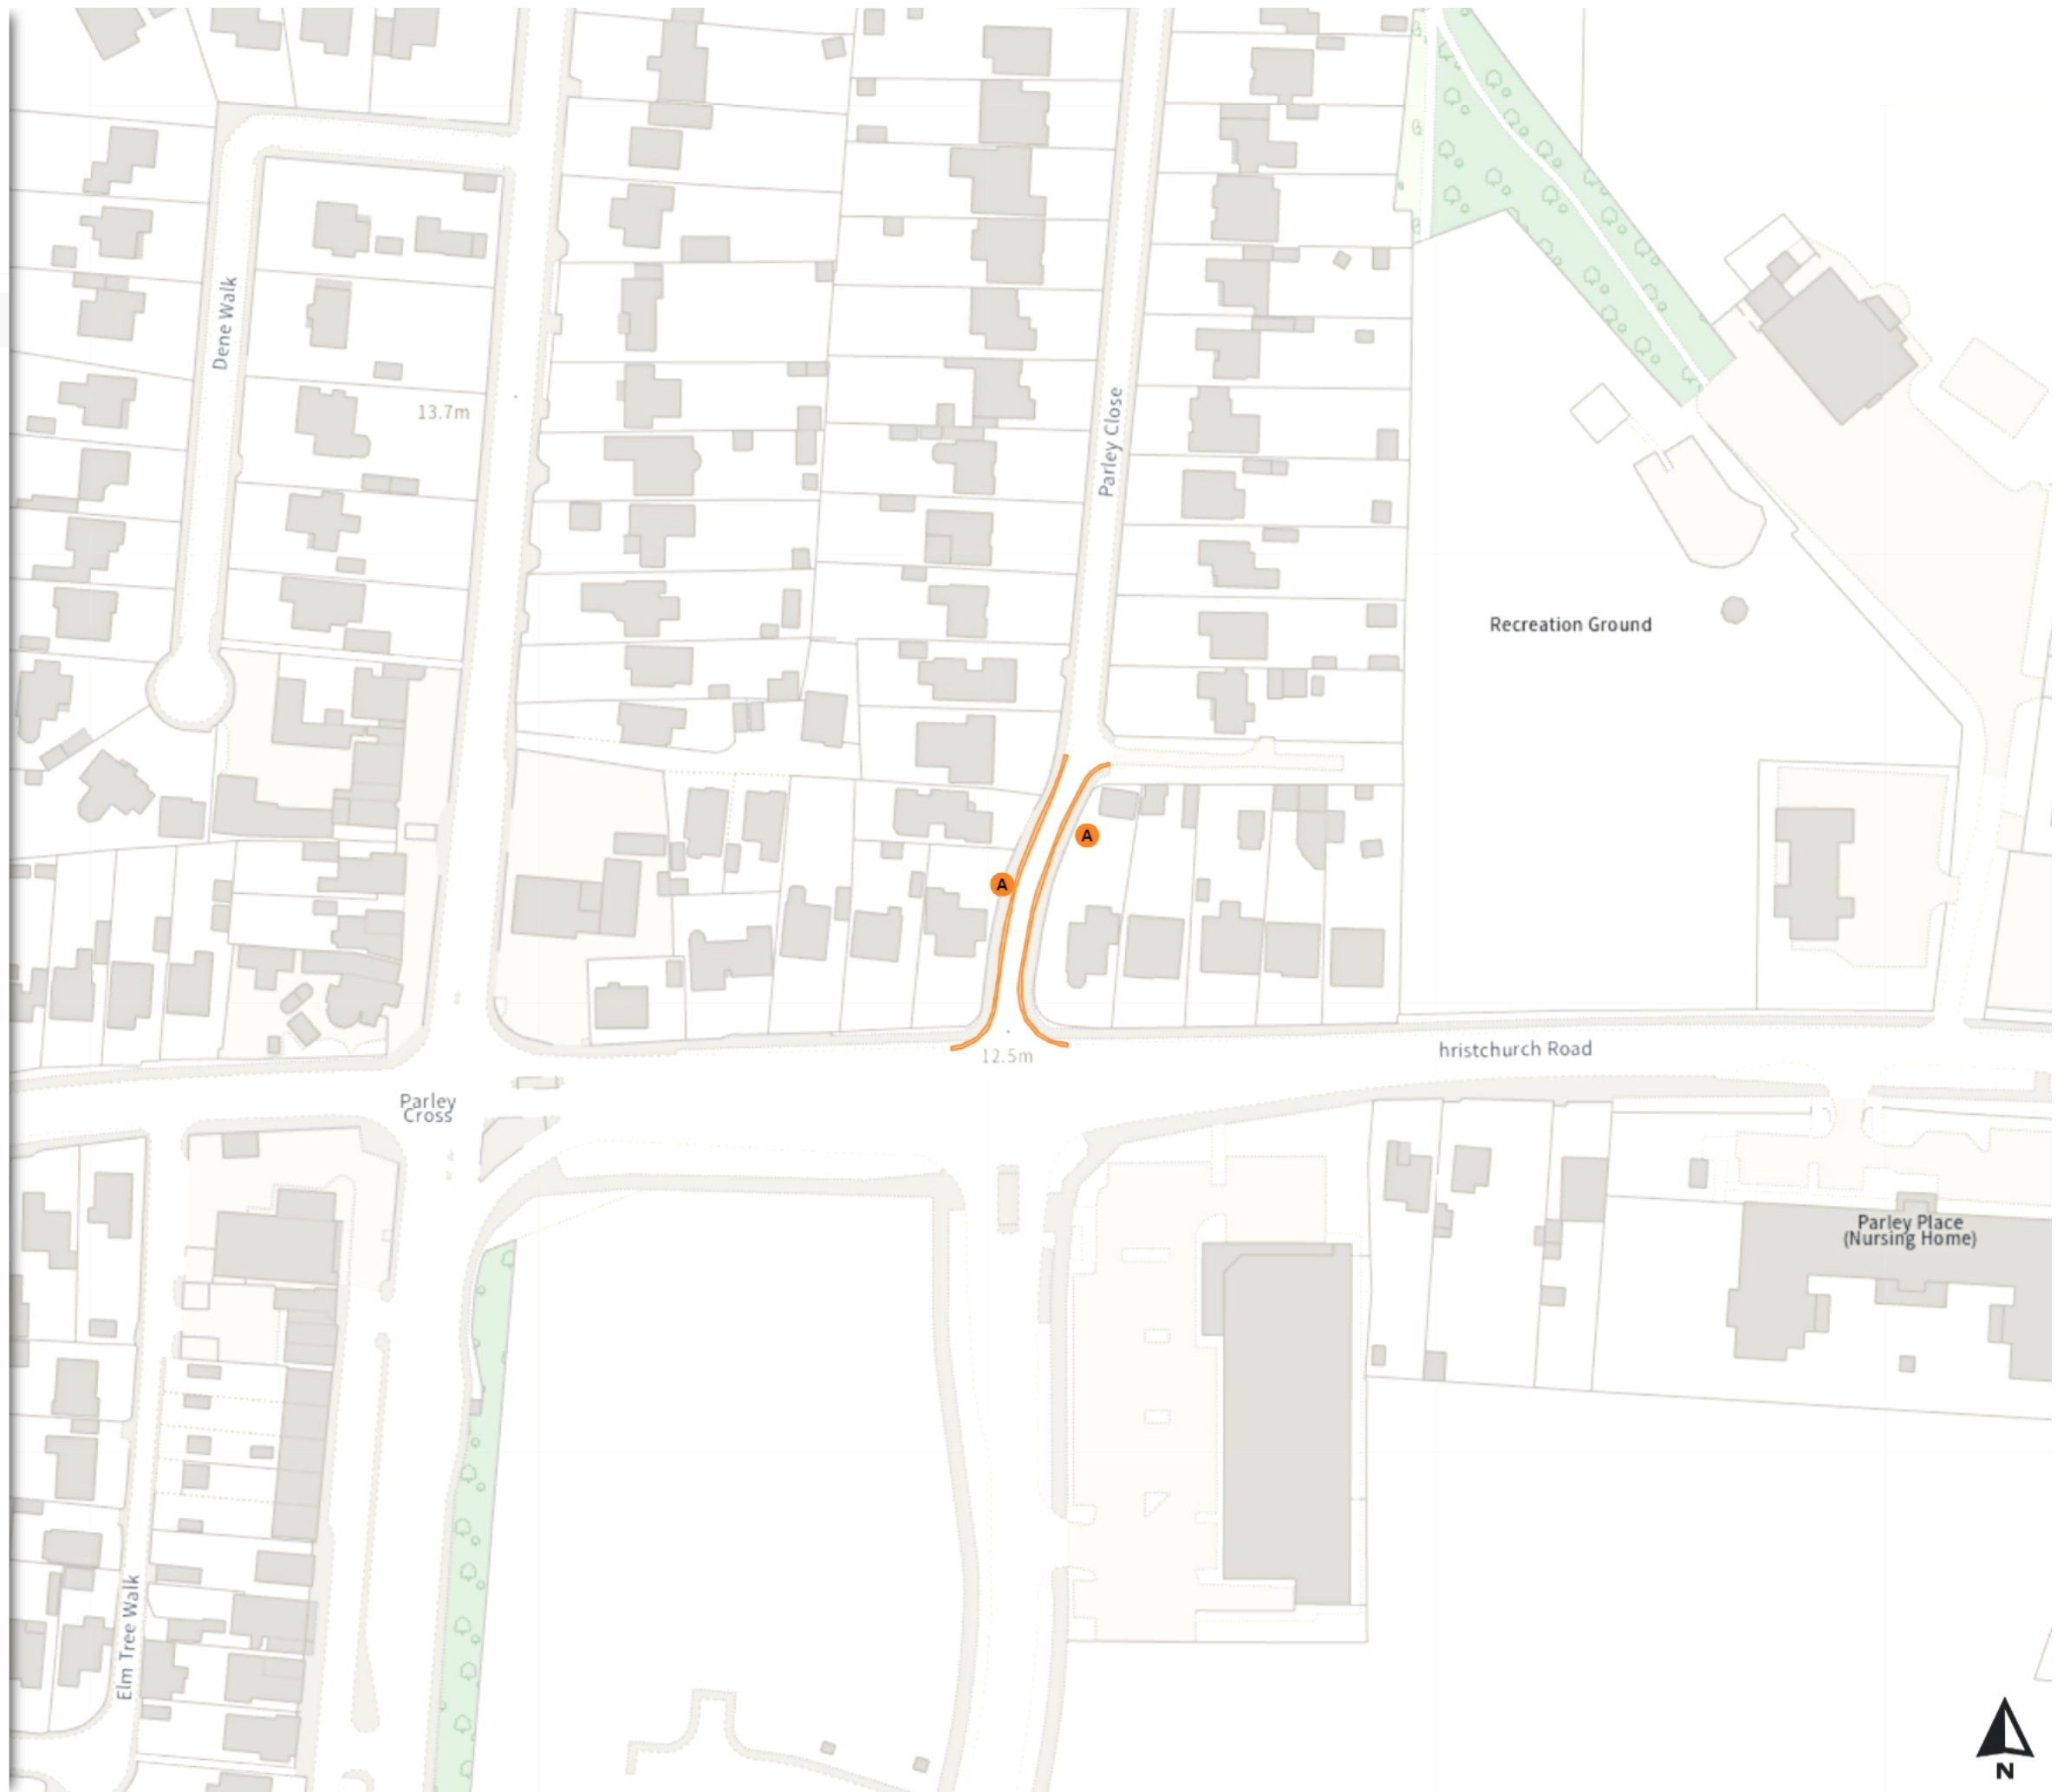

Static Order Guide

Map page indicator

Shows current map number against total and indicates if the legend is split over multiple pages eg. 2a, 2b, 2c

Change type

Indicates whether restrictions have been Added, Modified or Removed

Restriction durations

Where no months or days are specified, restrictions apply all year and all week

Parley Close - West Parley

Map 1 of 1

Added

No waiting at any time

At all times

0 20 40 60m

Scale: 1:1250

North-West: 408342.345, 98226.443
South-East: 408783.752, 97842.437

© Crown copyright and database rights 2024 Ordnance Survey.
You are not permitted to copy, sub-license, distribute or sell any of this data to third parties in any form. Licence number LA100060963