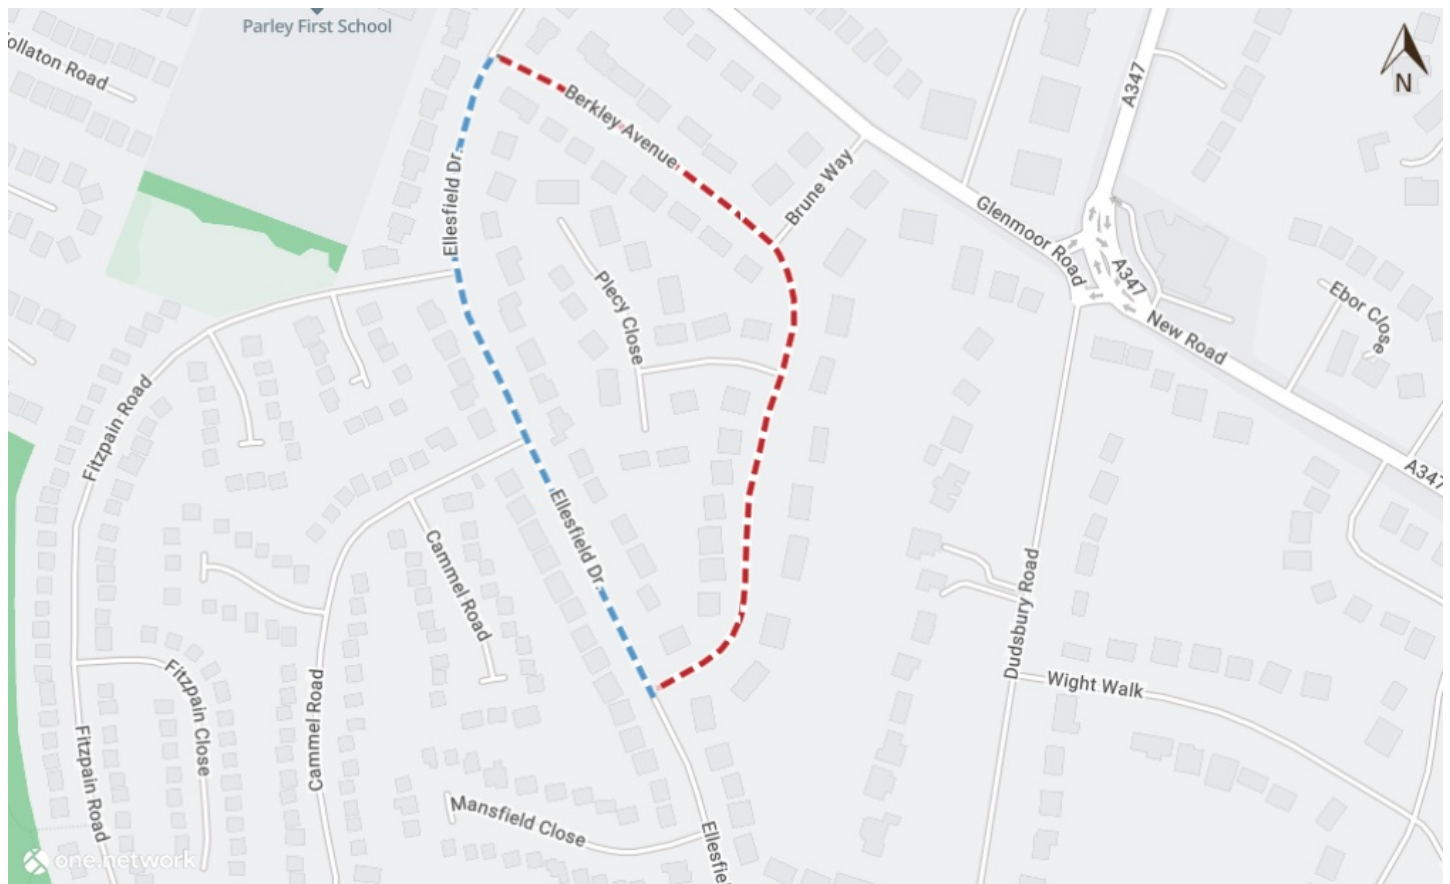

Dear Sir/Madam

We have unfortunately had to rescheduled the following maintenance work, we now plan to close Berkley Avenue West Parley between 18th and 21st July 2023. The road will be closed daily between the hours of 09:00 and 16:00 but it will be open overnight and at weekends.

During the closure periods there will be no on street parking available. Parking restrictions will be imposed to prevent waiting or parking on the roads stated above. Any vehicle waiting in contravention of any restriction imposed by this Notice may be removed under the provisions of the Removal and Disposal of Vehicles Regulations 1986. If a vehicle has been towed the owner will need to contact our towing contractors Ashleywood Recovery Ltd/Bride Valley Recovery Ltd on 01305 889421.

We will be repairing sections of road within the area marked in red indicated on the map. The diversion route is marked in blue. National regulations state that we have to divert traffic onto the same classification of road as the one we have closed.

In the current financial climate, the highways service has had to focus its budget on targeting the most damaged sections of road and areas with safety issues.

We will contact you again nearer the time to confirm the dates of the work and the closure needed.

If you wish to discuss any issues regarding this work, please contact us.

Yours faithfully

Jason Loibl
Site Agent
Dorset Highways

01305 228100

Map data © [MapTiler](#) © [OpenStreetMap contributors](#)

Document dated: 06.06.23

[Find out more about road maintenance on our website](#) | [View all roadworks in your area](#)