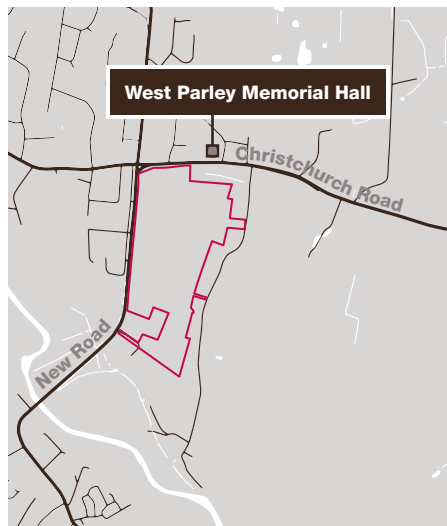

Find out more

Wyatt Homes are in the early stages of drafting an outline planning application for this new neighbourhood. As part of this process, we are holding a public exhibition to show you our latest plans and tell you more about our proposals.

Visit our public exhibition

Please visit our public exhibition to find out more about what the application may deliver and provide your feedback.

At:

West Parley Memorial
Hall, Stocks Lane,
West Parley, BH22 8SQ

On:

Tuesday
11th July 2017

Between:

2pm-8pm

Get in touch

Your feedback is very important to us. If you are unable to attend the exhibition please provide us with comments.

You can contact us in the following ways:

www.parleygreen.co.uk

parleygreen@turley.co.uk

Fareeda Ahmed
020 7851 4033

We look forward to seeing you at the exhibition

WYATT
HOMES